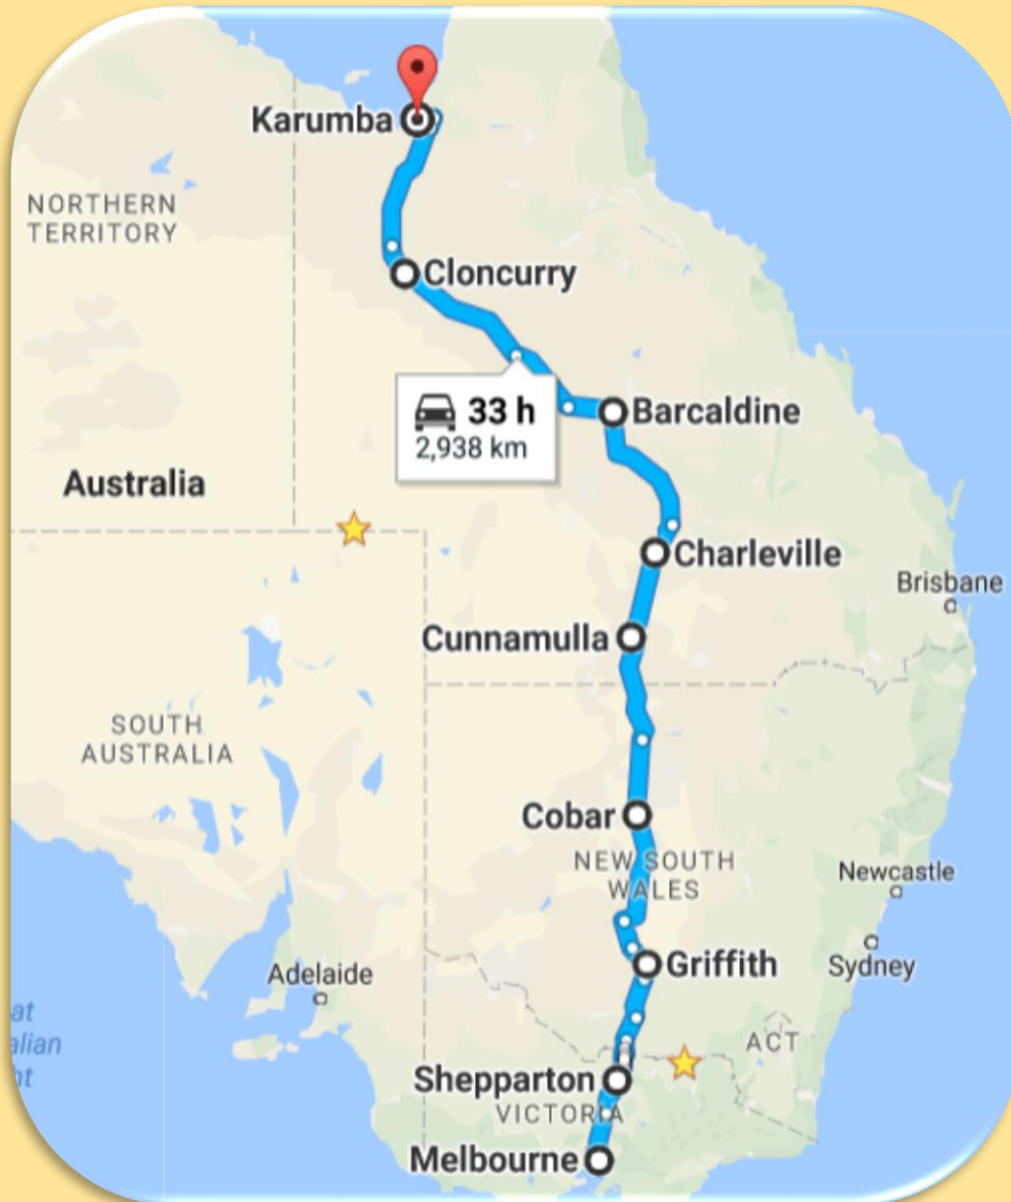

#### **Savannah Way**

Normanton [Web](#) [Video](#)

Karumba [Web](#) [Video](#) [Video](#)

Guide to the Gulf [Videos](#)

# KIDMAN – MATILDA WAY

The combination of these 2 popular Touring Routes, with the southern extension to Melbourne Vic. via the Goulburn River Valley Highway, provides the traveller with a complete detailed Internet Touring Guide.

“Popular Touring Routes (including itinerary)”.

Click, then select the item of your choice