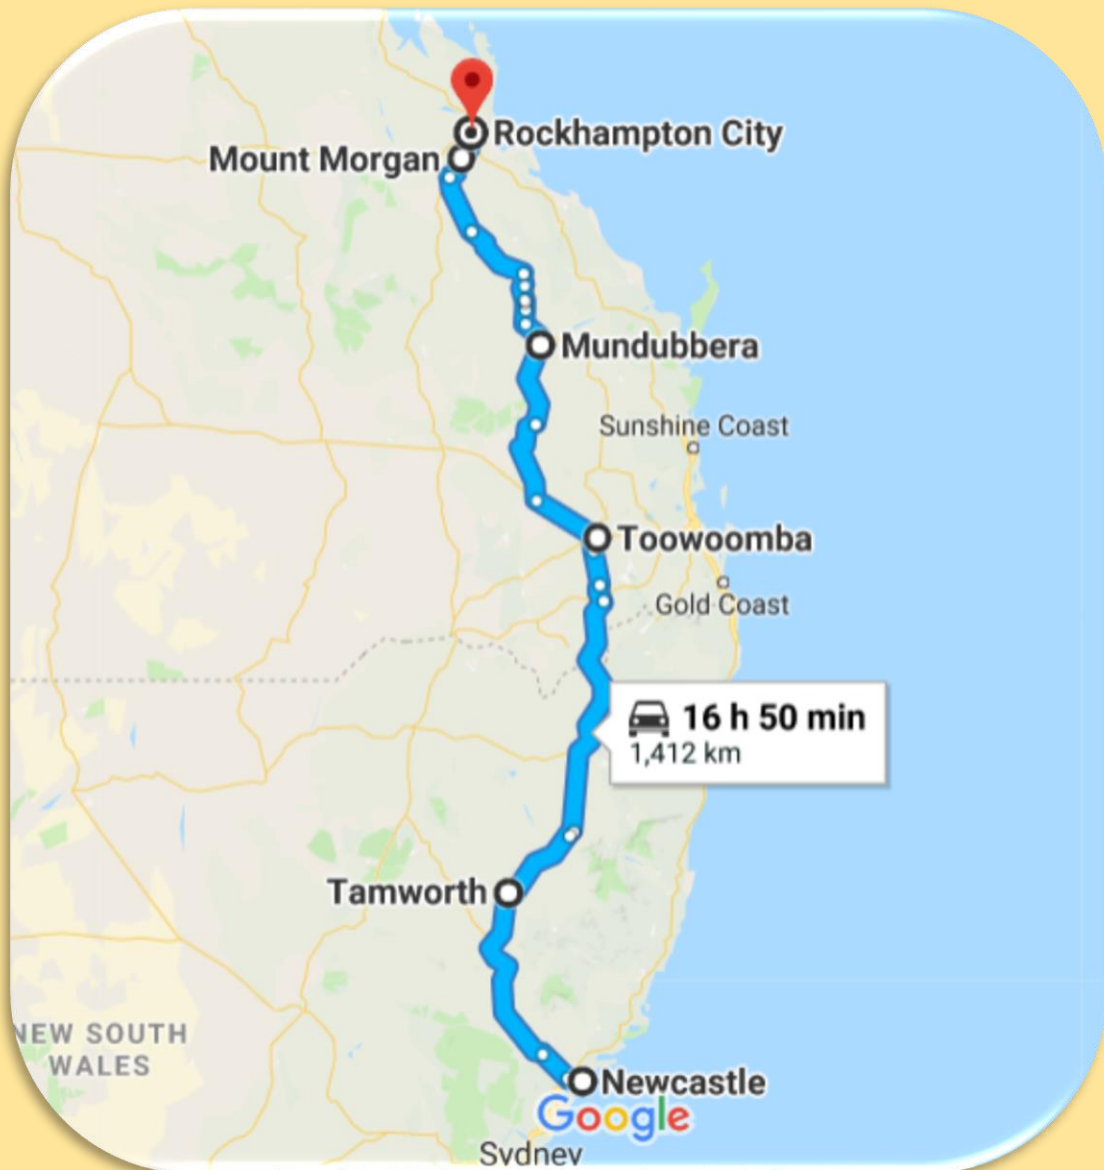

Rural Getaway Tourist Route

[Web](#)

Eidsvold

[Web](#) [Video](#)

Coal Country & Glenden Ways to Far North Qld.

[Web](#)

Sandstone Wonders Region

[Web](#) [Video](#)

Dawson Highway - Gladstone, Springsure

[Web](#)

Mt. Morgan

[Web](#) [Video](#)

Rockhampton Qld

[Web](#) [Video](#)

Bruce Highway (M1) (A1)

[Web](#)

If you have received this as a handout “brochure” and you wish to access online information, then into the search engine of your IT device,

enter tiny.cc/GoSeeOz Scroll down to

“Popular Touring Routes (including itinerary)”.

Click, then select the item of your choice