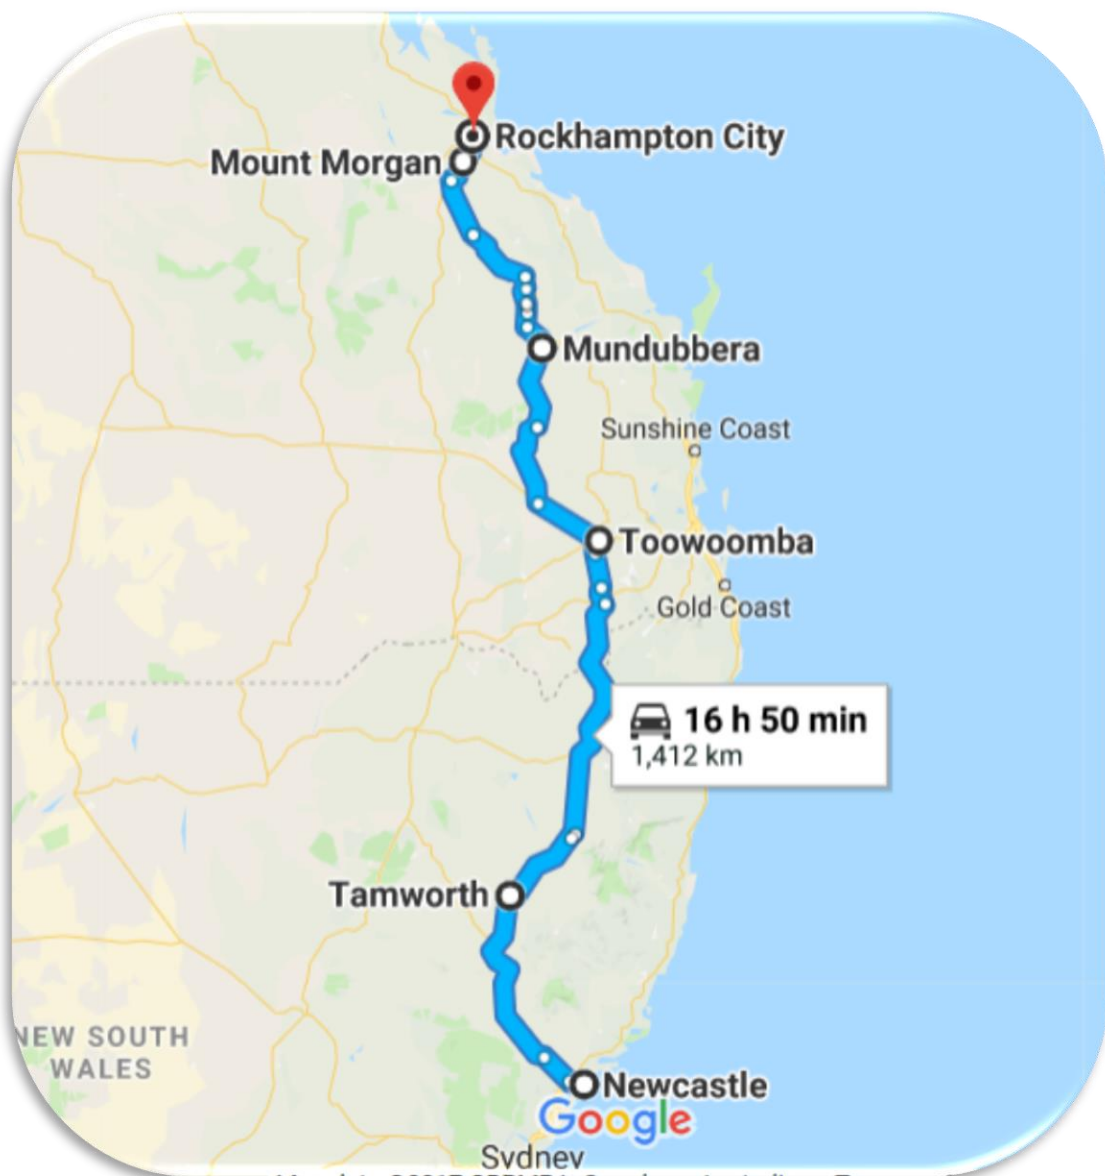

AUSTRALIA'S COUNTRY WAY

SYDNEY, NEWCASTLE, TAMWORTH, TOOWOOMBA, ROCKHAMPTON QLD.

[AC Way](#) follows Australia's Granite Belt, from Hunter Valley, with spectacular scenery, vineyards, equestrian farms, canyons, waterfalls to Darling Downs Region, where stone fruit, agriculture, citrus grows aplenty. Onto sandstone monoliths, lakes & rivers within the Dawson/Bowen Basins, Queensland

Distance from/to [Web](#) [Web](#) 2019
Australia's Official Weather (BOM) [Web](#)

STOPOVERS

Pacific Highway - Sydney to Brisbane	Web	
Newcastle	Web Video	Myuna Bay Rest Area
Maitland	Web Video	
Hunter Valley-Wine Country	Web Video	Regional Camp Sites
Scone	Web Video	Sporties Golf Club
Olympic-Golden Way to Melbourne	Web	
Fossickers-Rural GetaWay to Mundubbera Qld.	Web Web	
Tamworth Region	Web Video	Regional Rest Areas
Oxley Highway - Port Macquarie, Gunnedah	Web	
Armidale	Web Video	Dumaresq Dam Rec.A
Waterfall Way - Grafton	Web Video	
Glen Innes Highlands	Web Video	Regional Camp Sites
Gwydir Highway - Grafton, Inverell	Web	
Tenterfield NSW	Web Video	Regional Rest Areas
Bruxner H'way - Lismore, Goondiwindi	Web	
Southern Queensland Country	Web Video	Stanthorpe Rest Areas
Southern Downs & Granite Belt	Web Video	Regional Rest Areas
Cunningham H'way - Brisbane, Goondiwindi	Web	
Darling Downs Region	Web Video	Regional Camp Sites
Warrego H'way - Brisbane, Dalby	Web	
Crow s Nest	Web Video	Pechey State Forest
South Burnett Region	Web Video	
D'Agular H'way- Sunshine Coast - Brisbane	Web	
Wide Bay H'way-Gympie, Bruce Highway	Web	
North Burnett Region	Web Video	
Ban Ban Springs	Web Video	Rest Area
Isis Highway - Childers, Bruce Highway	Web	

If received as a “handout” and you wish to access the online information;

Google tiny.cc/GoSeeOZ Scroll down to “Index”

Select “Popular Touring Routes”

Select the “Way” of your choice.