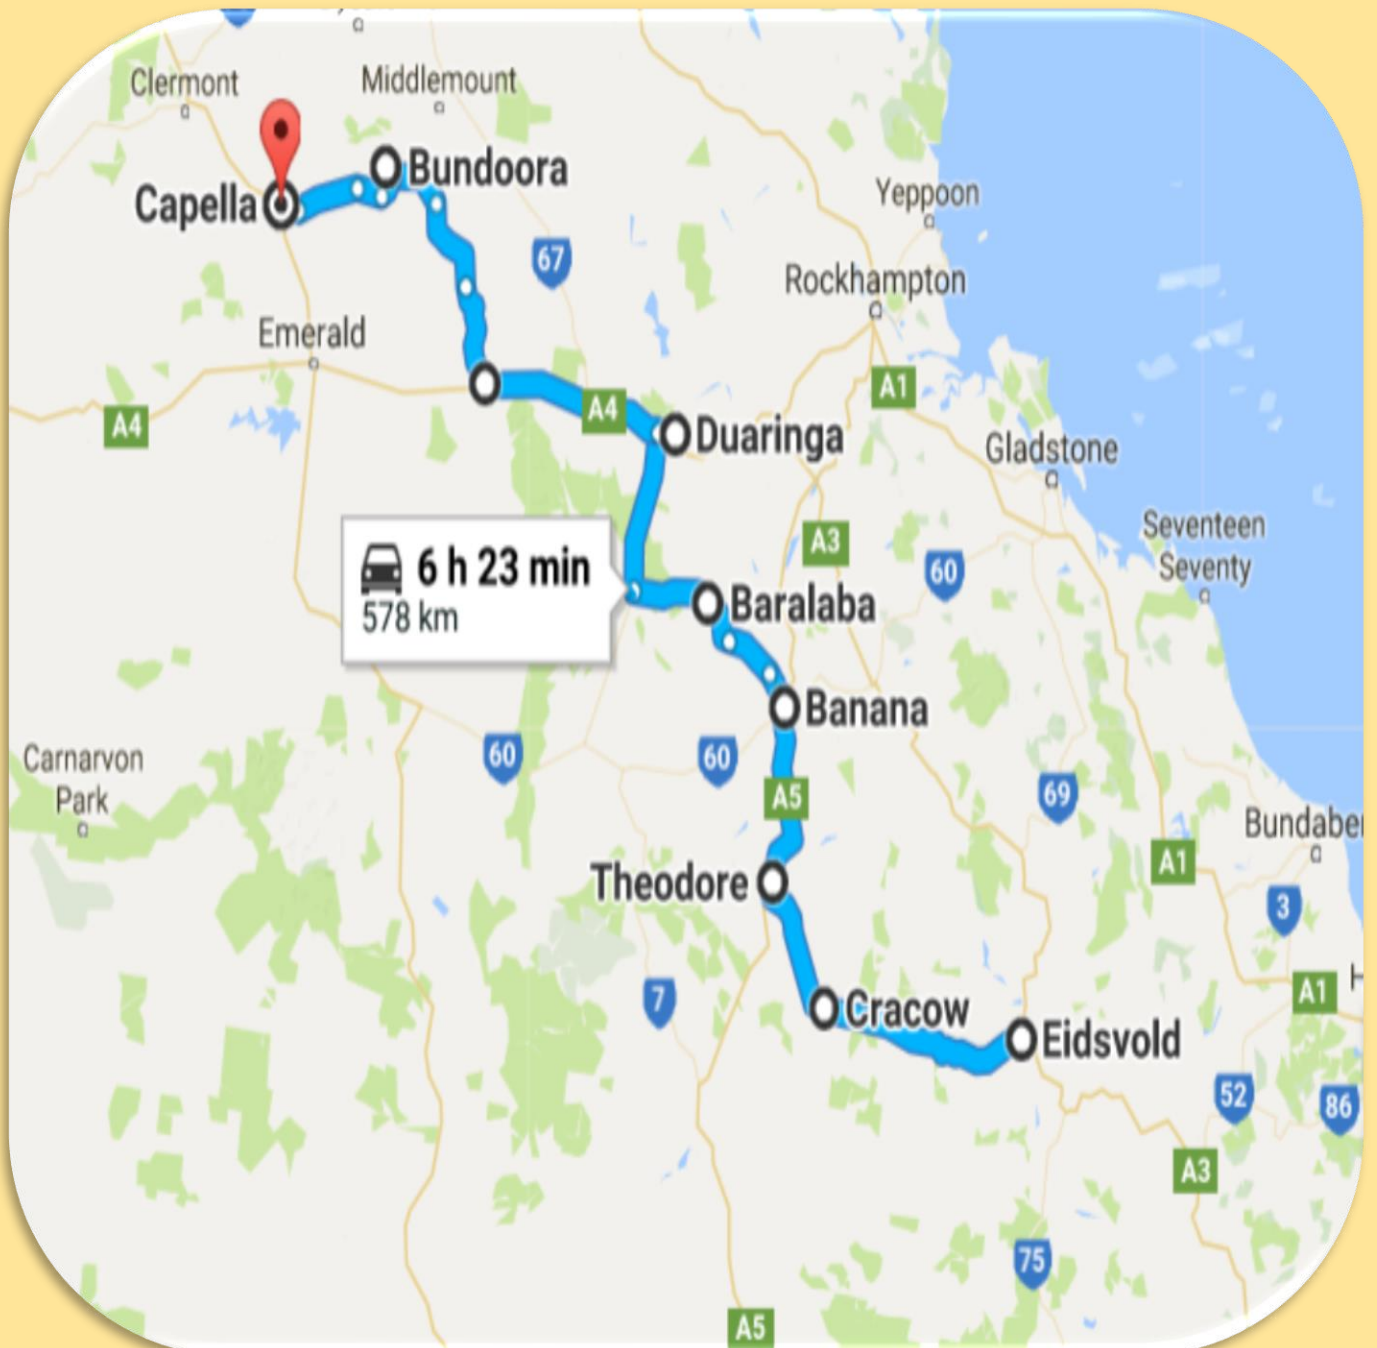

COAL COUNTRY & GLENDEN WAYS

Coal Country Way, is an optional northern extension to [Australia's Country Way](#).

It provides alternate sealed byways, to Rockhampton, Mackay, Whitsundays, Bowen or west via Capricorn Highway, to the Great Inland Highway north, to Townsville, Cairns, Cooktown & if adventurous, Cape York, the last frontier.

Coal Country Way is a new scenic & educational touring route, contained within a modern IT device. Very compact, wealth of information, organised town by town thru website links & YouTube videos for that "I could be there" experience.

Experience, Glenden Way, (page 3) from Dingo, Nebo, [Lake Elphinstone](#), to Collinsville as an alternate route to Bowen Region