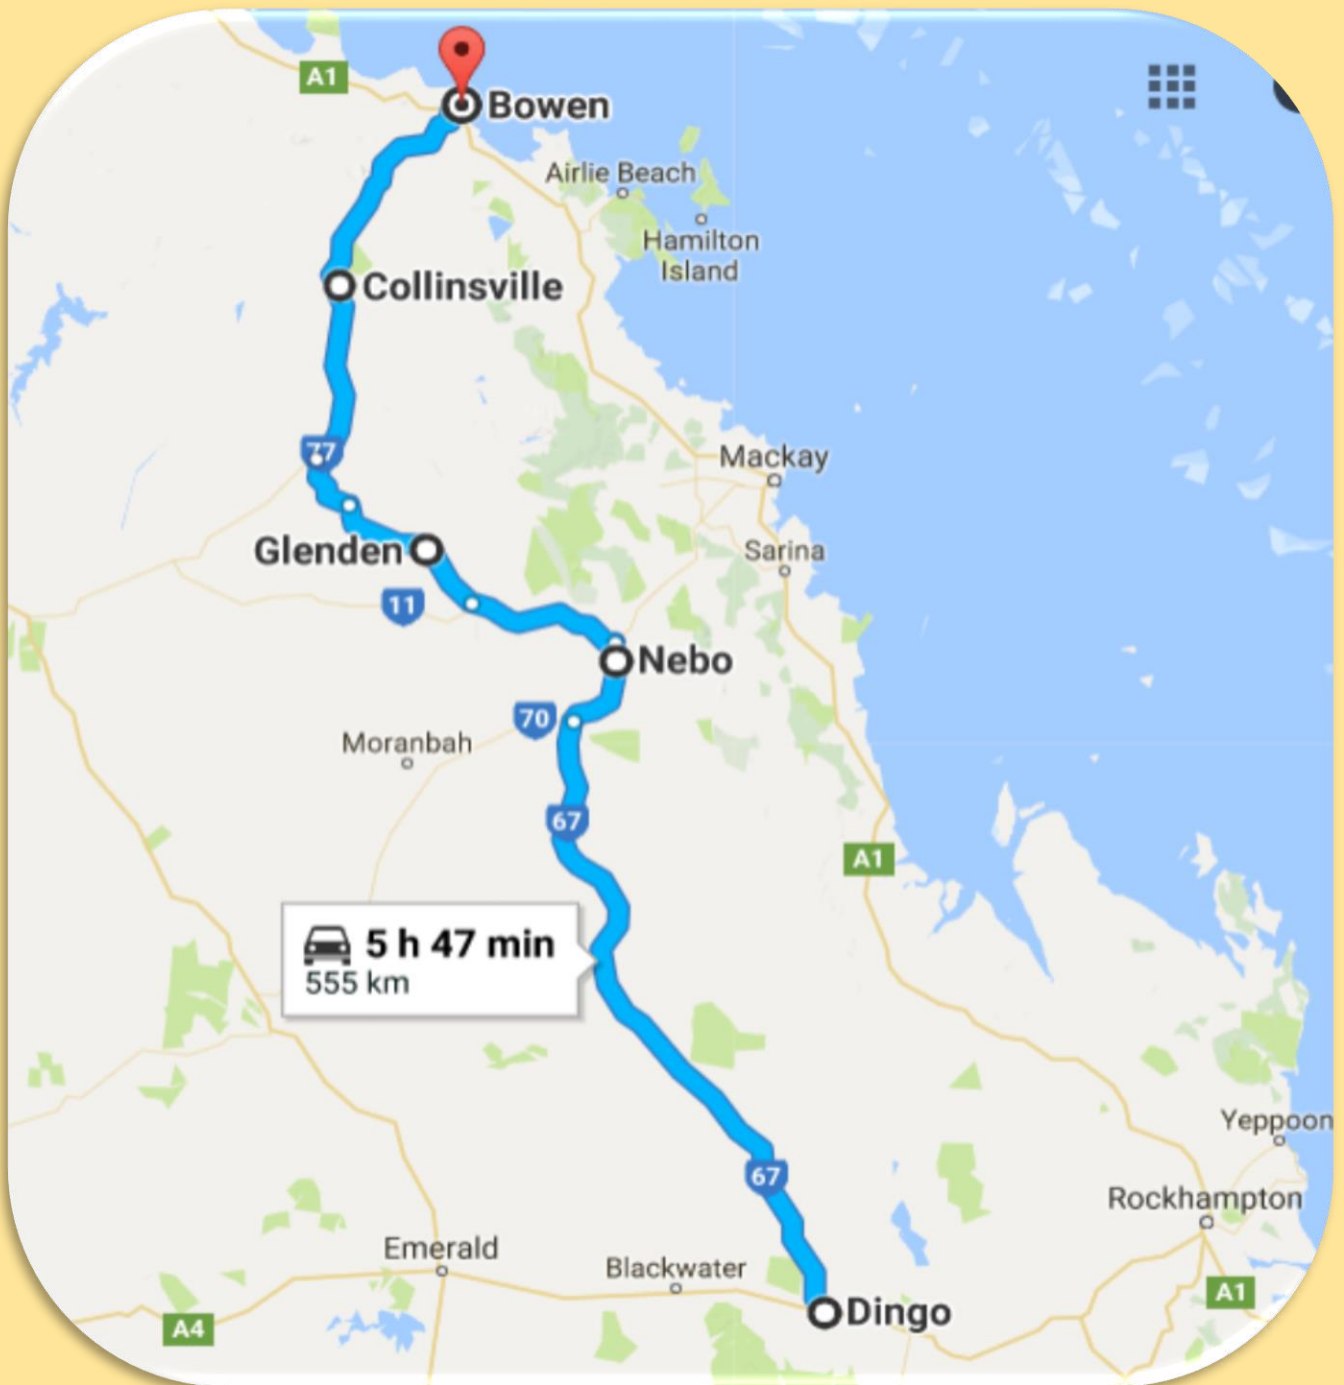

GLENDEN WAY

If you have received this as a handout “brochure” and you wish to access online information.

Google tiny.cc/GoSeeOz Scroll down to “Index”

Select “Popular Touring Routes”

Select the “Way” of your choice.